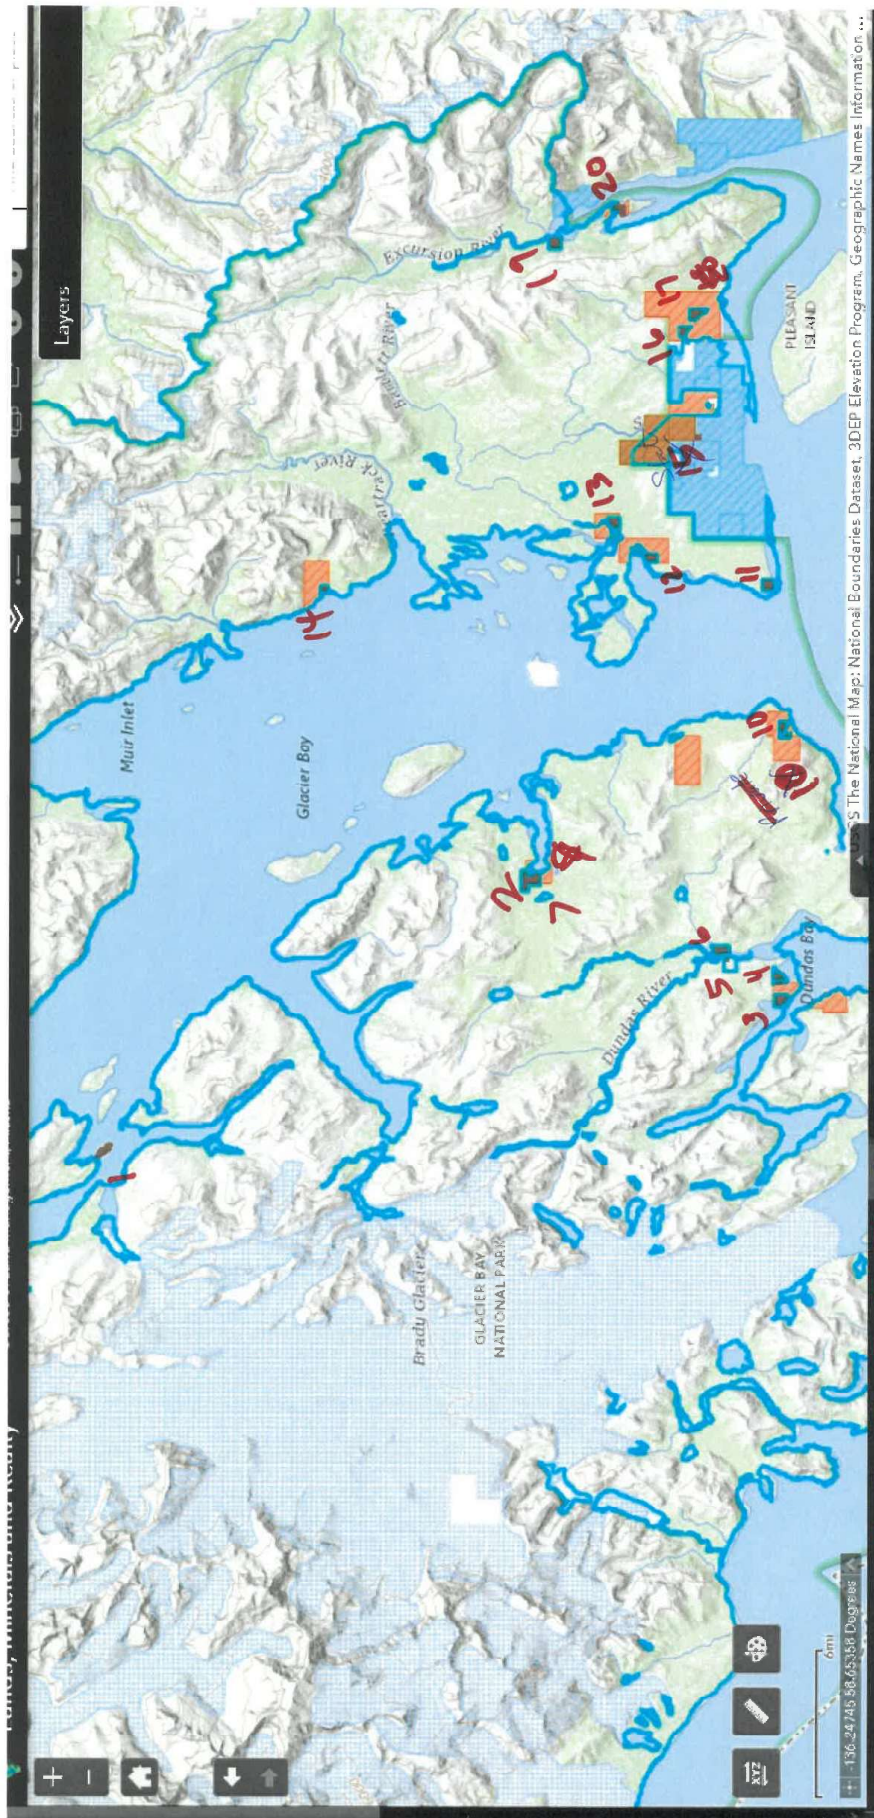

HIA NATIVE Allotments

Glacier Bay/Dundas Bay/Icy Strait/Excursion Inlet

Ref#	Applicant#	Name
1	A007748	James Johnnie
2	AA008010	Mary J Johnson
3	A004489	Harry Shukdake
4	A004490	Mike Wilson
5	A006089	James White
6	A004471	Tom Martin
7	A001770	Frank St Clair
8		
9		
10	AA006583	Edith Bean
11	A000437	William McKinley
12	J001530	Charles Judson
13	J001532	Albert Jackson
14	J001531	J E Coffin
15	A001717B	Aaron Sharp
16	A000444	Charlie George
17	A000442	Albert Mills
18		
19	A000439	Paul Brown
20	AA007992	Jack Paul Brown Sr

Exhibit R